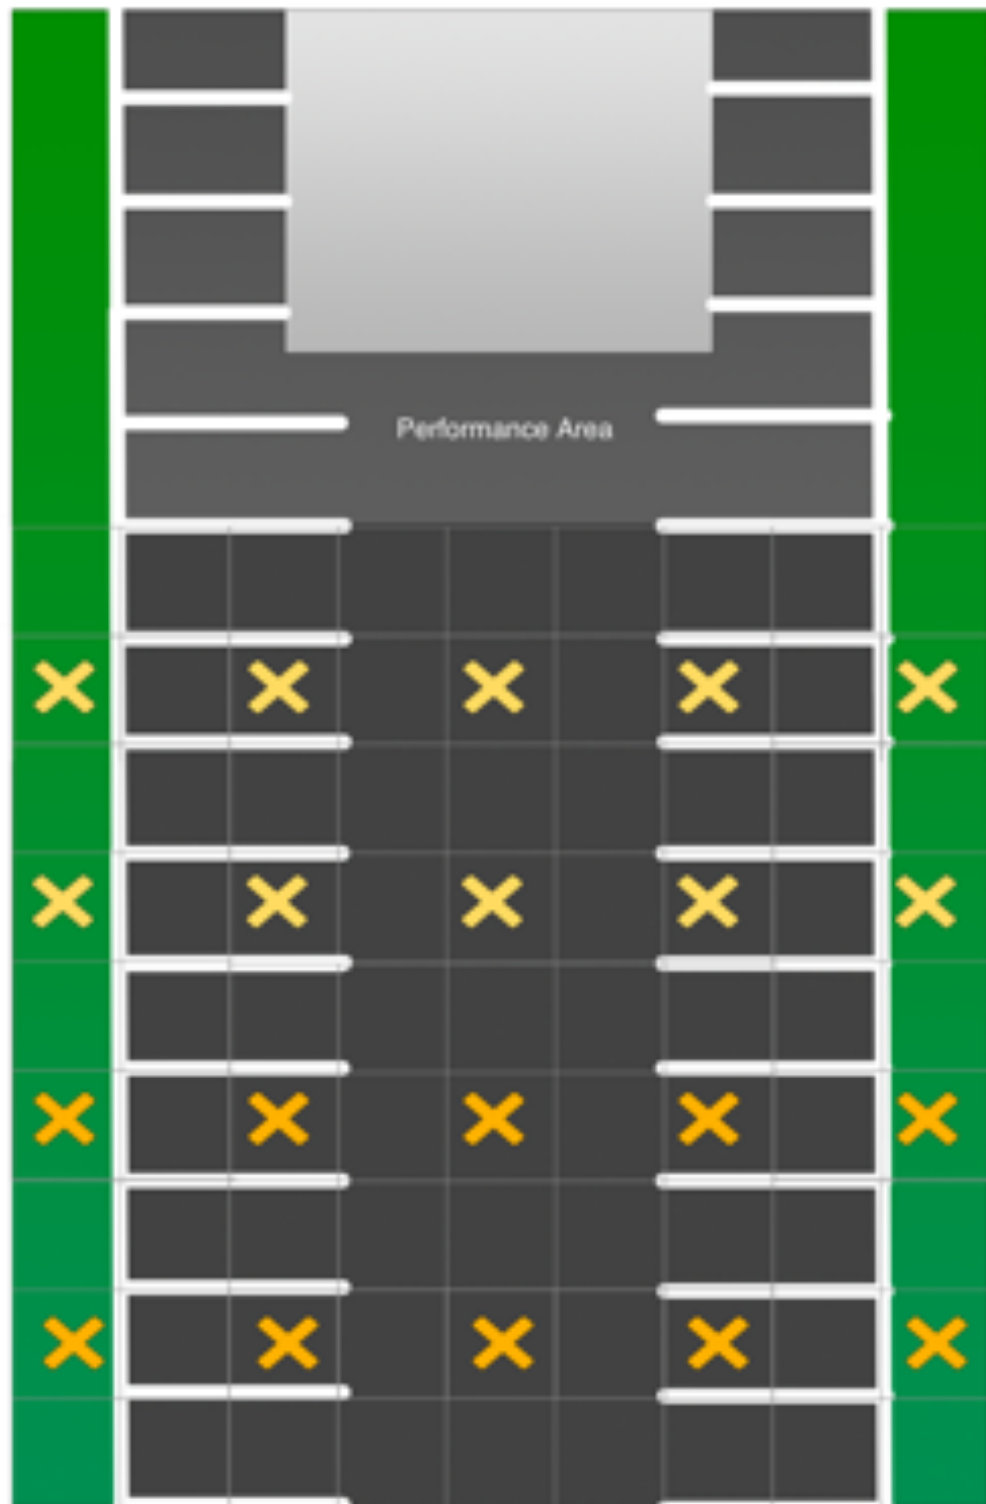

Sample Layout of 7 Performers

6' x 6' squares

 =Performers

 =Tiered Performance Area (30' X 24')

 =Ground Level Performance Area (54' X 36')

Sample Layout of 13 Performers

6' x 6' squares

 =Performers

 =Tiered Performance Area (30' X 24')

 =Ground Level Performance Area (54' X 36')

Sample Layout for Moana (Full Cast)

6' x 6' squares

 =Performers

 =Tiered Performance Area (30' X 24')

 =Ground Level Performance Area (54' X 36')

Audience Seating Layout

8' x 8' squares

 =Audience Zones, 5 guests per group per student

 =Grass

 =Parking Lot